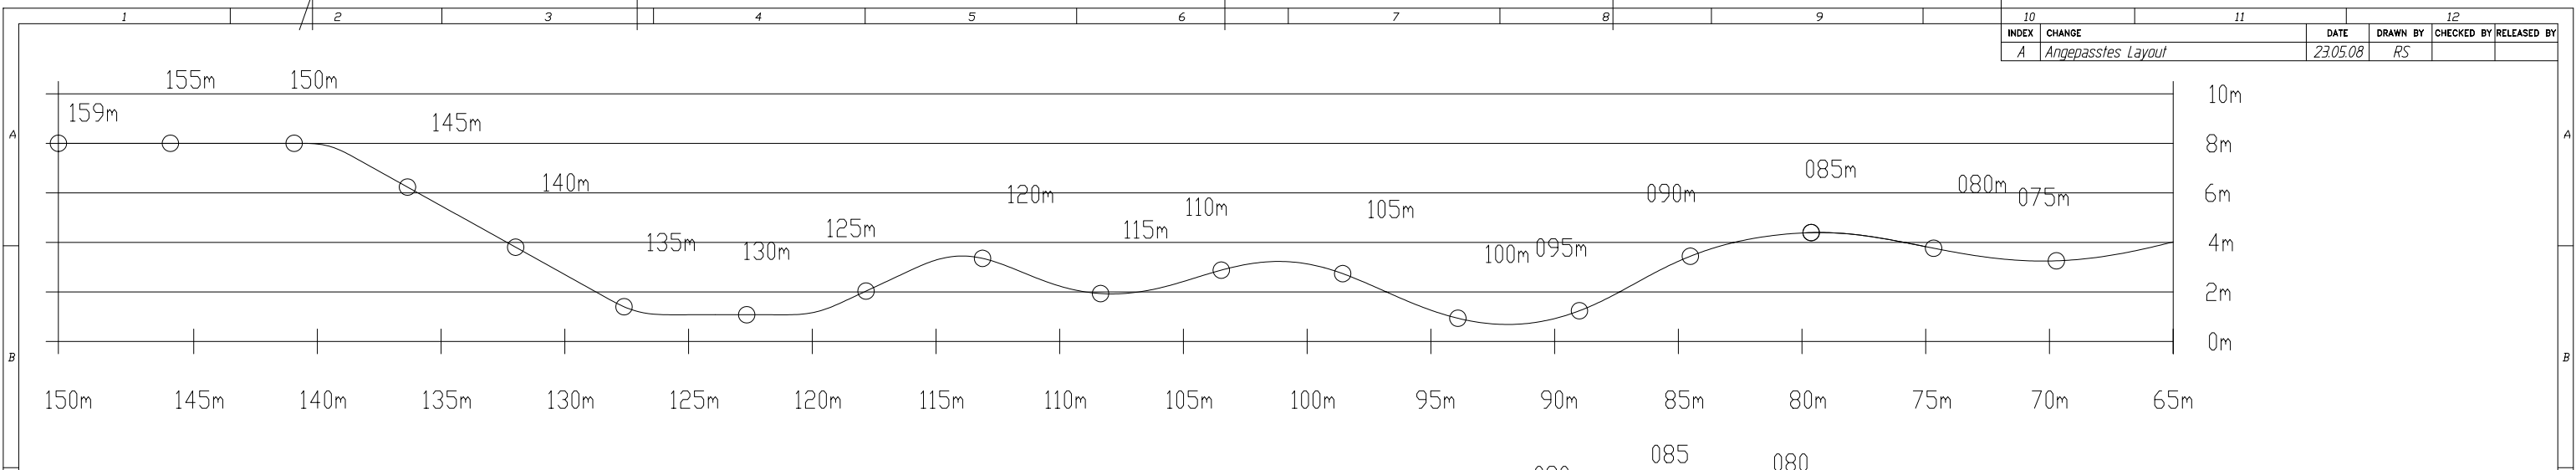

INDEX	CHANGE	DATE	DRAWN BY	CHECKED BY	RELEASED BY
A	Angepasstes Layout	23.05.08	RS		

abc-rides switzerland
always the best construction

Inno center - alte spinneret, 8877 murg, tel. +41-81-720 30 20, fax +41-81-720 30 21, e-mail info@abc-engineering.com, web site www.abc-engineering.com

CHECKED BY	STRUCTURE	PART				
DATE	Tube Coaster	Layout				
PART OF	REPLACING	REPLACED BY				
Layout		CLIENT				
		Sales				
REVISION	A	B	C	D	DRWG NO	SCALE
DRAWN BY	as				abc0212 01 103	1:125
DATE	18.04.08				WEIGHT	SIZE A1

DIESE UNTERLAGEN SIND EIGENTUM VON abc-engineering, CH-8877 MURG UND DÜRFEN ALS GANZES ODER TEILWEISE WEDER VERVIELFÄLTIGT NOCH DRITTPERSONEN ZUGÄNGLICH GEMACHT WERDEN OHNE DIE SCHRIFTLICHE ZUSTIMMUNG DER EIGENTUMER. THESE DOCUMENTS REMAIN THE SOLE PROPERTY OF abc-engineering, CH-8877 MURG AND MUST NOT BE COPIED OR REPRODUCED IN WHOLE OR PART OR MADE AVAILABLE TO THIRD PARTIES WITHOUT WRITTEN PERMISSION FROM THE OWNERS.