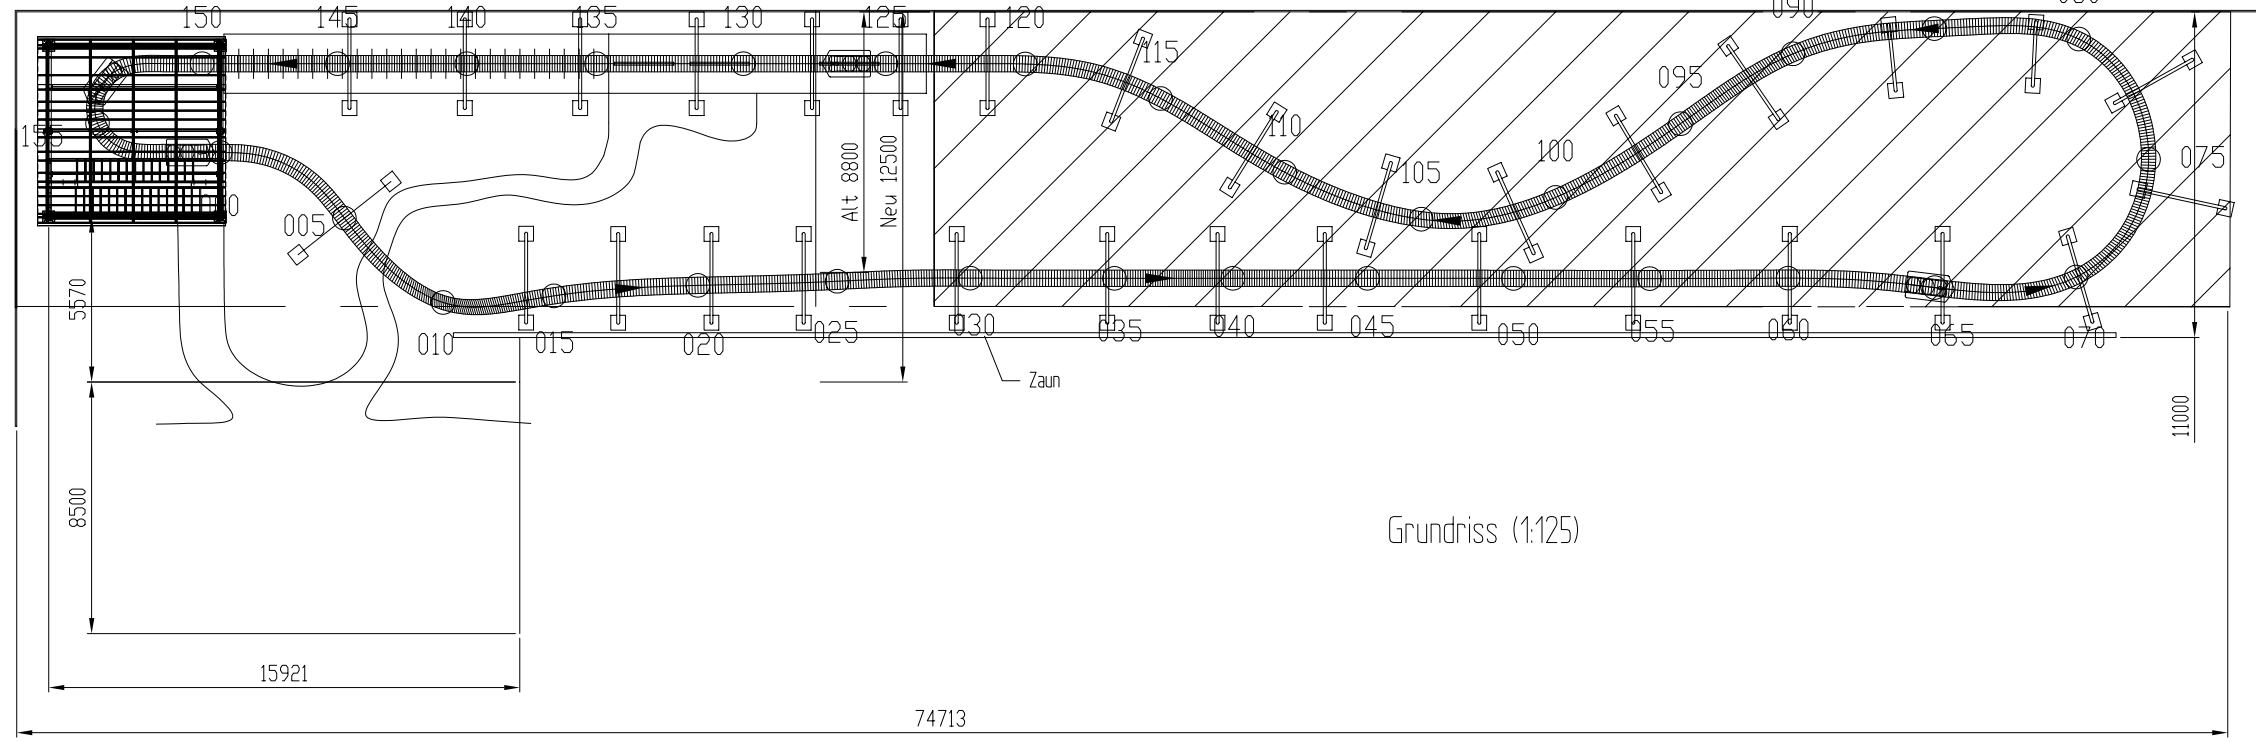

INDEX	CHANGE	DATE	DRAWN BY	CHECKED BY	RELEASED BY
A	Angepasstes Layout	23.05.08	RS		

abc-rides switzerland
always the best construction

Inno center - alte spinneret, 8877 murg, tel. +41-81-720 30 20, fax +41-81-720 30 21, e-mail info@abc-engineering.com, web site www.abc-engineering.com

CHECKED BY	STRUCTURE	PART				
DATE	Tube Coaster	Layout				
PART OF	REPLACING	REPLACED BY				
Layout		CLIENT				
		Sales				
REVISION	A	B	C	D	DRWG NO	SCALE
DRAWN BY	as				abc0212 01 103	1:125
DATE	18.04.08				WEIGHT	SIZE A1

DIESE UNTERLAGEN SIND EIGENTUM VON abc-engineering, CH-8877 MURG UND DÜRFEN ALS GANZES ODER TEILWEISE WEDER VERVIELFÄLTIGT NOCH DRITTPERSONEN ZUGÄNGLICH GEMACHT WERDEN OHNE DIE SCHRIFTLICHE ZUSTIMMUNG DER EIGENTUMER. THESE DOCUMENTS REMAIN THE SOLE PROPERTY OF abc-engineering, CH-8877 MURG AND MUST NOT BE COPIED OR REPRODUCED IN WHOLE OR PART OR MADE AVAILABLE TO THIRD PARTIES WITHOUT WRITTEN PERMISSION FROM THE OWNERS.