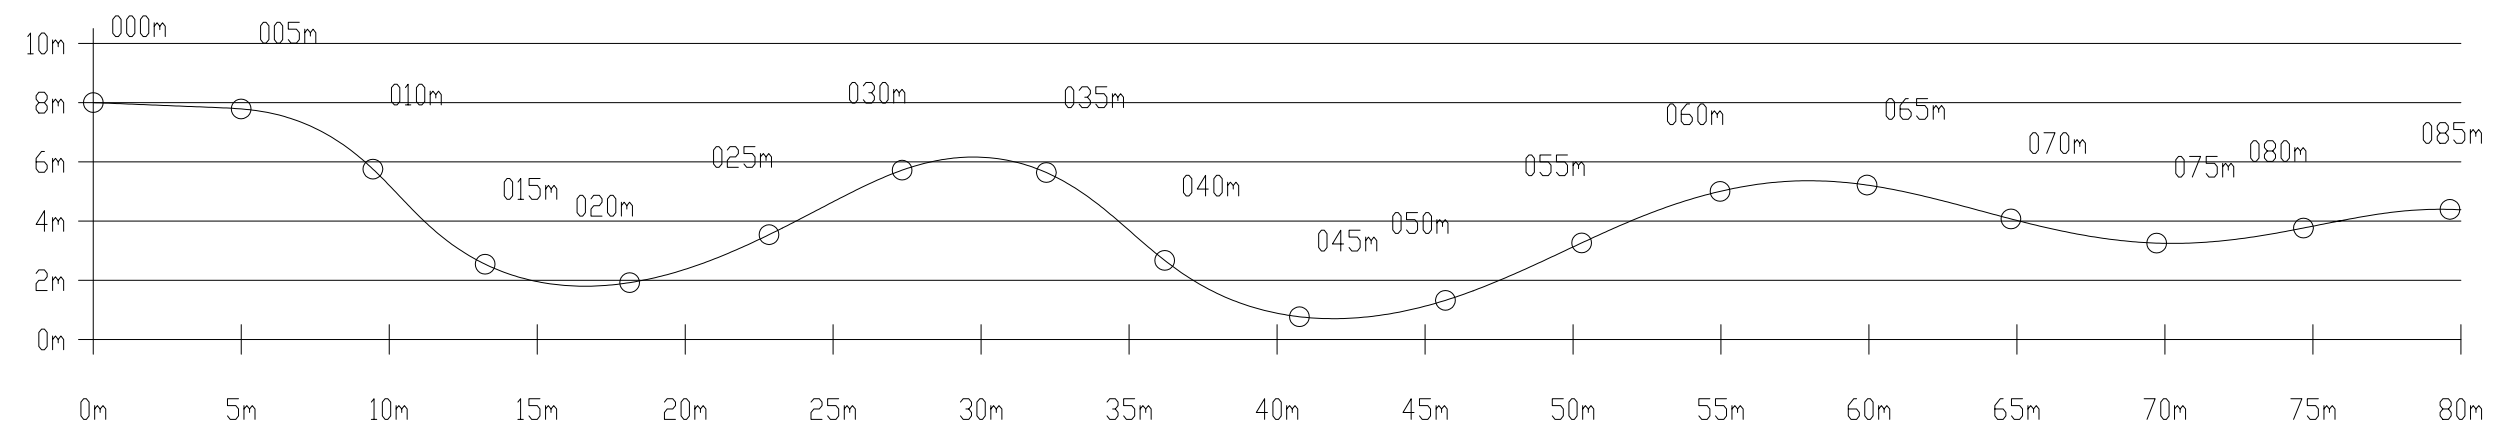

INDEX	CHANGE	DATE	DRAWN BY	CHECKED BY	RELEASED BY
A	Angepasstes Layout	23.05.08	RS		

abc-rides switzerland
always the best construction

Inno center - alte spinneret, 8877 murg, tel. +41-81-720 30 20, fax +41-81-720 30 21, e-mail info@abc-engineering.com, web site www.abc-engineering.com

CHECKED BY	STRUCTURE	PART				
DATE	Tube Coaster	Layout				
PART OF	REPLACING	REPLACED BY				
Layout		CLIENT				
		Sales				
REVISION	A	B	C	D	DRWG NO	SCALE
DRAWN BY	as				abc0212 01 103	1:125
DATE	18.04.08				WEIGHT	SIZE A1

DIESE UNTERLAGEN SIND EIGENTUM VON abc-engineering, CH-8877 MURG UND DÜRFEN ALS GANZES ODER TEILWEISE WEDER VERVIELFÄLTIGT NOCH DRITTPERSONEN ZUGÄNGLICH GEMACHT WERDEN OHNE DIE SCHRIFTLICHE ZUSTIMMUNG DER EIGENTUMER. THESE DOCUMENTS REMAIN THE SOLE PROPERTY OF abc-engineering, CH-8877 MURG AND MUST NOT BE COPIED OR REPRODUCED IN WHOLE OR PART OR MADE AVAILABLE TO THIRD PARTIES WITHOUT WRITTEN PERMISSION FROM THE OWNERS.